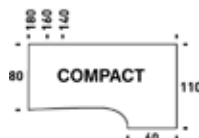

### LAYOUT

**SEE PAGE 14 FOR PEDESTALS & STORAGE**

**STRAIGHT TOP SINGLE WORKSTATION - D 800mm**

Length 1200mm to 1800mm

Alu. Leg	White Leg	l	d	h	
AR061	AR067	1200	800	720	£199.00
AR071	AR077	1400	800	720	£210.00
AR081	AR087	1600	800	720	£215.00
AR091	AR097	1800	800	720	£230.00