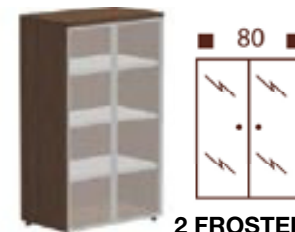

ONE-TONE STORAGE UNITS (C01 structure)

H72 STORAGE UNITS Width 80 / Depth 48

OPEN
1 Structurex® shelf
AE133 **£86.00**

2 LOW DOORS
1 Structurex® shelf
AE143 **£148.00**

SIDE FILER DRAWERS
0.76m length per drawer
AE153 **£315.00**

OPTION
For the side filer
Anti-Tilt Weight
AE991K £12.00

H136 STORAGE UNITS Equipped with metal shelves for lateral filing - aluminium finish Width 80 / Depth 48

OPEN 3 shelves
AE163 **£185.00**

2 DOORS 3 shelves
AE173 **£259.00**

2 CLEAR GLASS DOORS 3 shelves
AE183 **£346.00**

2 FROSTED GLASS DOORS 3 shelves
AE193 **£355.00**

H203 STORAGE UNITS Equipped with metal shelves for lateral filing - aluminium finish Width 80 / Depth 48