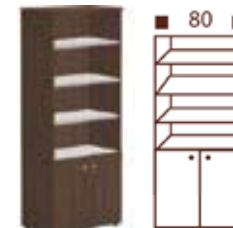

2 DOORS 5 shelves
AE223 **£290.00**