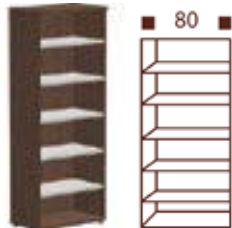

ONE-TONE STORAGE UNITS (C01 structure)

H72 STORAGE UNITS Width 80 / Depth 48

OPEN
1 Structurex® shelf
AE133 **£86.00**

2 LOW DOORS
1 Structurex® shelf
AE143 **£148.00**

SIDE FILER DRAWERS
0.76m length per drawer
AE153 **£315.00**

OPTION
For the side filer
Anti-Tilt Weight
AE991K £12.00

H136 STORAGE UNITS Equipped with metal shelves for lateral filing - aluminium finish Width 80 / Depth 48

OPEN 3 shelves
AE163 **£185.00**

2 DOORS 3 shelves
AE173 **£259.00**

2 CLEAR GLASS DOORS 3 shelves
AE183 **£346.00**

2 FROSTED GLASS DOORS 3 shelves
AE193 **£355.00**

H203 STORAGE UNITS Equipped with metal shelves for lateral filing - aluminium finish Width 80 / Depth 48