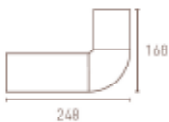

LEG

The design of the Consul manager feet is particularly specific: its base, finished in aluminium, with double post-forming, produce rounded lines.