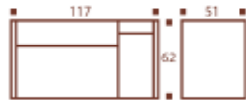

Including 1 for Suspension Filing
H61 L43 D60

AE824

£149.00

Options

2 black conversion bars for filing drawers

AE314E

£8.00

TWO-TONE PROXIMITY STORAGE UNITS