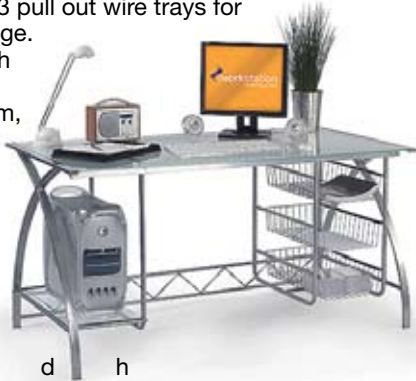

ELEGANCE GLASS DESK

Large glass computer table. 7mm frosted glass desktop (tempered). Kris Kross metal underframe with a silver powdercoated finish. 3 pull out wire trays for additional paper storage. Integral CPU shelf with glass shelf. Space for CPU tower width 26cm, length 50cm and height 50cm.

- Frosted tempered glass

TWSFYF9273 w d h
1500 745 762 **£159.00**

ALASKA GLASS CORNER DESK

Spacious L shaped computer glass desk. 5mm clear tempered glass. Comprises main desk, corner link, desk return and monitor shelf. Heavy duty steel frame in silver powder coated finish.

Front to back depth:
Keyboard in 610mm
Keyboard out 900mm

- Clear tempered glass

TWSF8999 w d h
1490 1490 950 **£139.00**

ROMA GLASS WORKSTATION

Strong silver powdercoated Z frame. Tempered glass desktop and base shelf. Sliding tempered glass keyboard shelf and sliding printer shelf. Mounted on casters.

All the benefits of the mobile workstation with the added flexibility of being able to adjust the heights of your work surface. Available in two widths to meet your individual workspace requirements. Optional shelf available for positioning your PC's CPU tower.